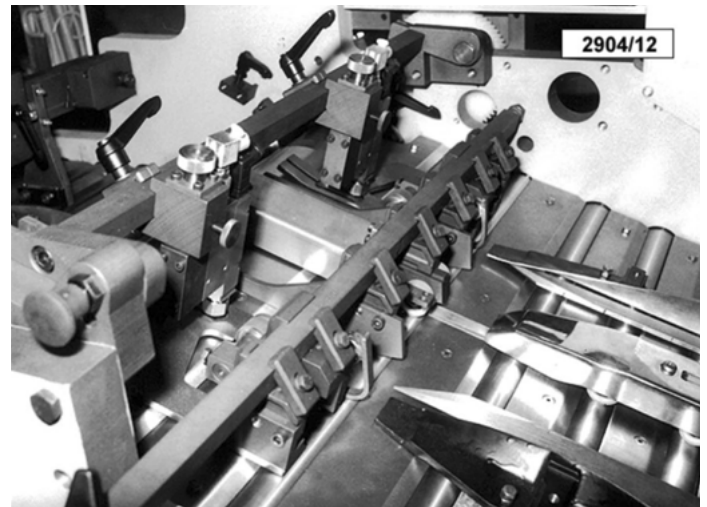

Description of modification

The package includes all mechanical and electrical parts required for the extrusion system to apply adhesive onto the side flaps and is available in two different variations:

Package 1

Parts for extrusion gumming in addition to the existing side flap gum box

Package 2

Parts required to replace the existing gum box

Advantages

- / Size-dependant gummers no longer required
- / Eliminates glue sling and related down time for cleaning
- / Easy push button adjustment of glue length, even during production
- / Memory for different glue settings of the different envelope sizes
- / Exclusively for the production of straight glue lines. For commercial or diagonal envelopes, the standard gum box is required.