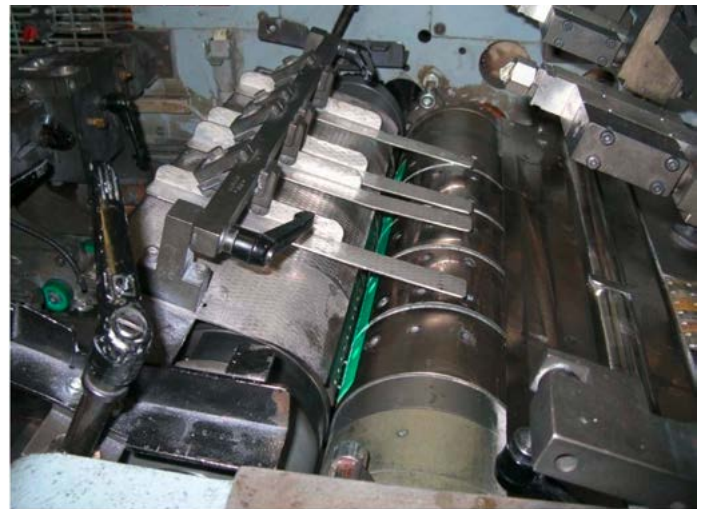

Machine type W+D 627

Bottom flap folding section

Brief description

Converts the existing bottom flap folding section originally equipped with one cylinder to two cylinders.

Description of modification

With the addition of a second folding cylinder in the bottom flap folding section results in better control and increased reliability during the bottom flap folding process.

Advantages

- / Increased reliability
- / Increased output
- / Improved registration between the bottom flap folding cylinder and the stagger wheel
- / Reduces problems within the bottom flap folding section